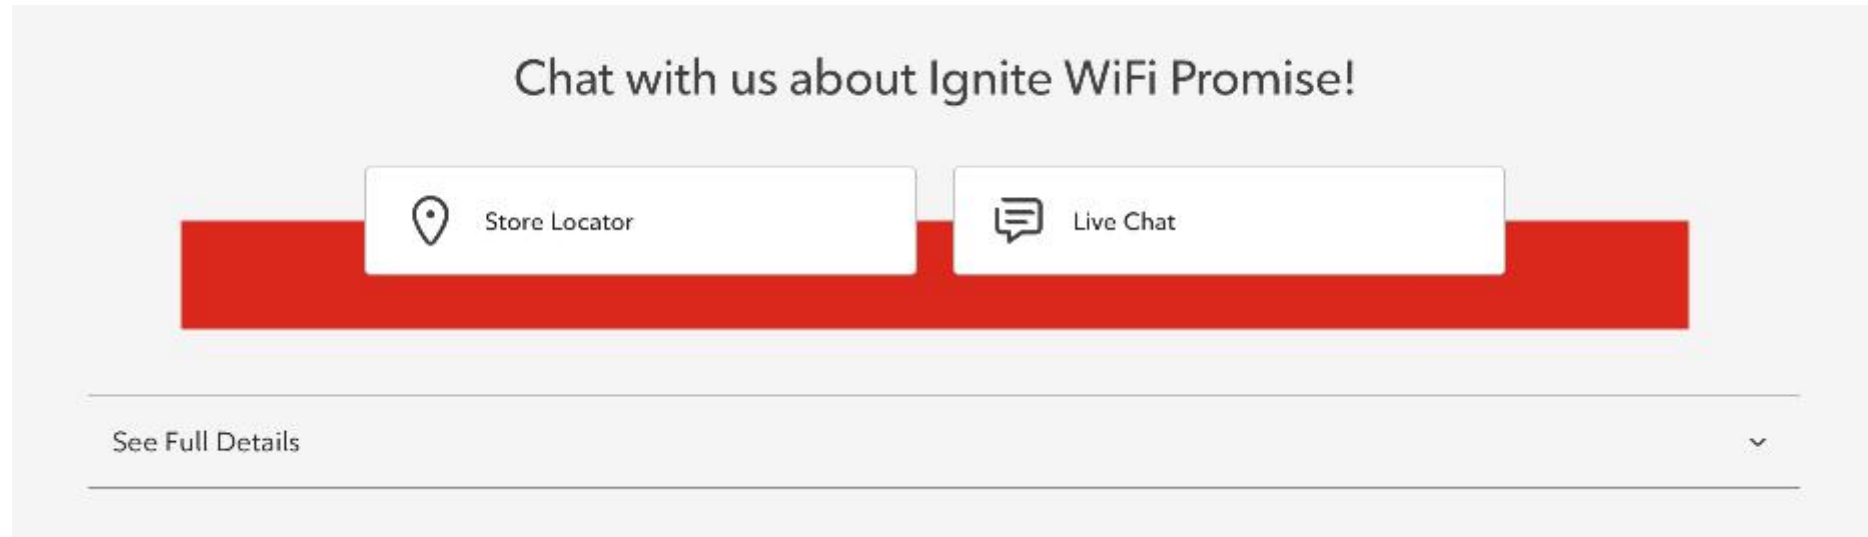

ROGERS.COM / WiFi Promise Landing Page – CTAs										
Annotation	Label / Accessible Element	English Copy			Revision Number EN	French Copy			Revision Number FR	Reason for Change (Include date)
N/A	Header	Chat with us about the Ignite WiFi Promise!				Clavardez avec nous à propos de la promesse Élan WiFi!				
	Alt text – Icons	Alt=null	Alt=null	Alt=null		Alt=null	Alt=null	Alt=null		
	CTAs	Find a Store	Live Chat	[#]		Trouver un magasin	Clavardage en direct	[#]		
	Alt text – CTAs	Find a Rogers store	Live Chat with an agent	Call Rogers at [#]		Trouver un magasin	Clavarder en direct avec un	Appeler Rogers au [#]